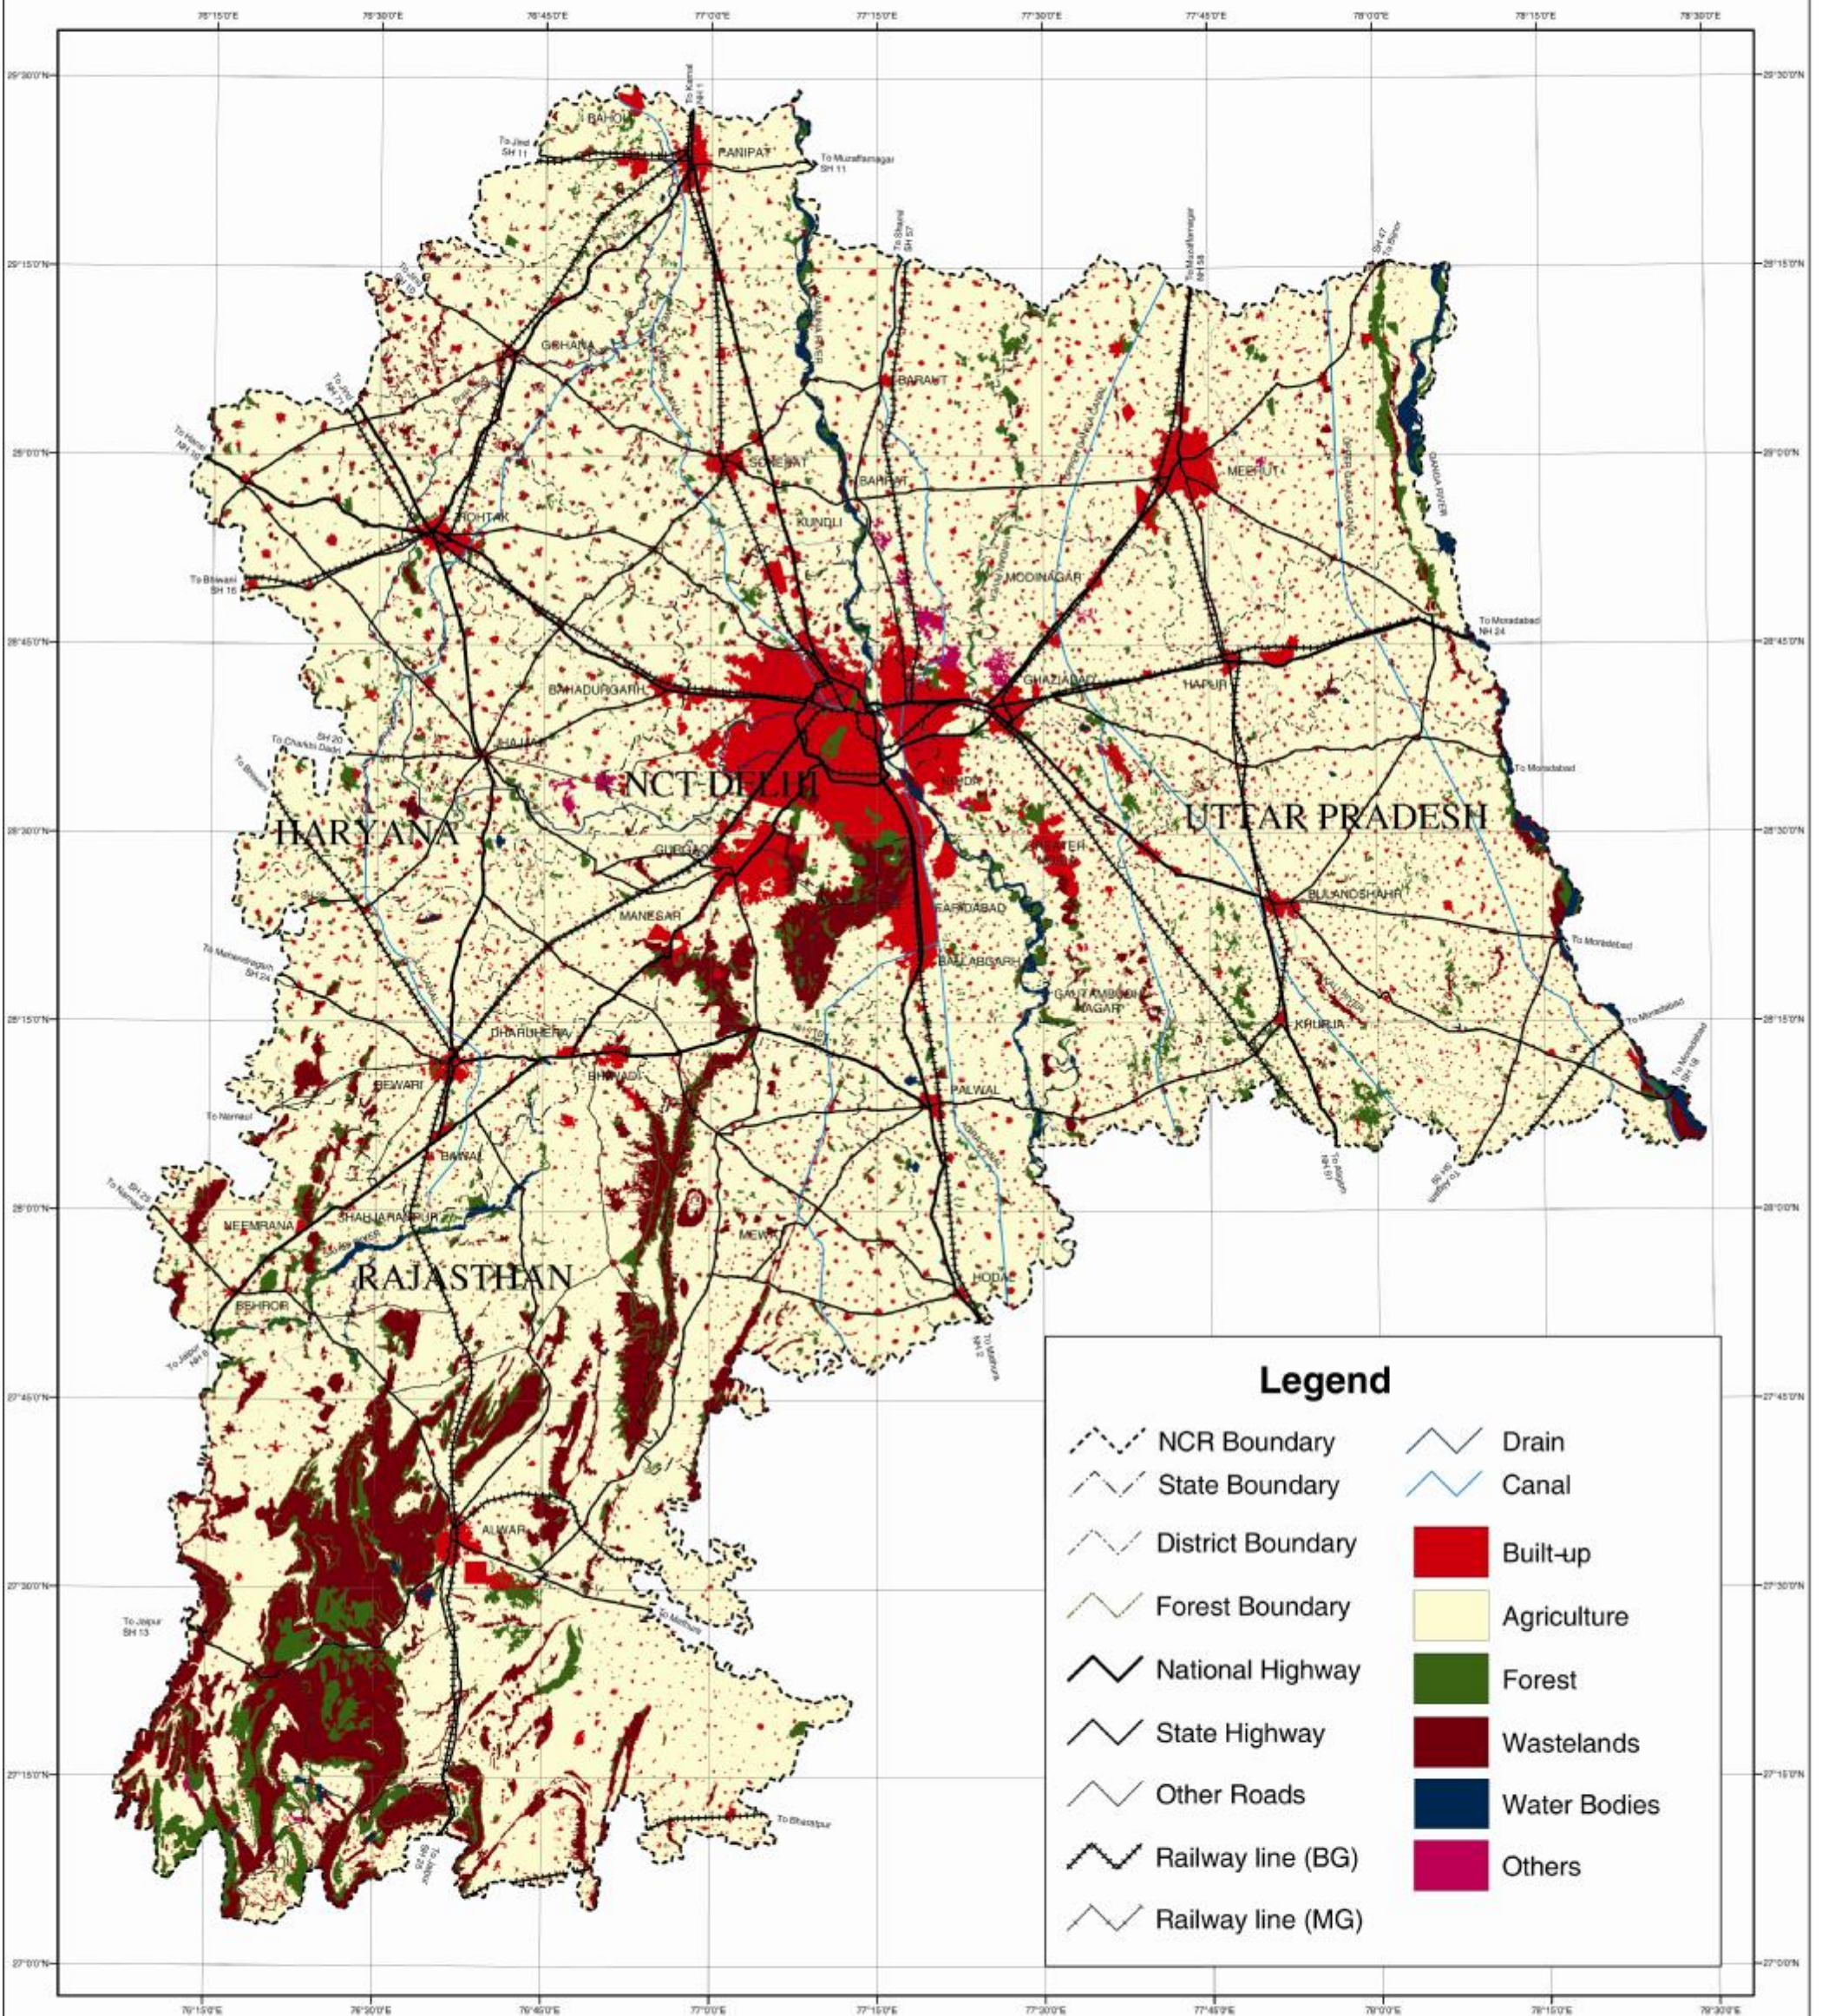

रा.रा.क्षे. भू उपयोग 1999 मानचित्र

0 5 10 20 30 40 50 Kms
NATIONAL CAPITAL REGION PLANNING BOARD
MAP 17.1

Source: Urban Sprawl and Land use/ land cover Mapping for NCR by NRSA.